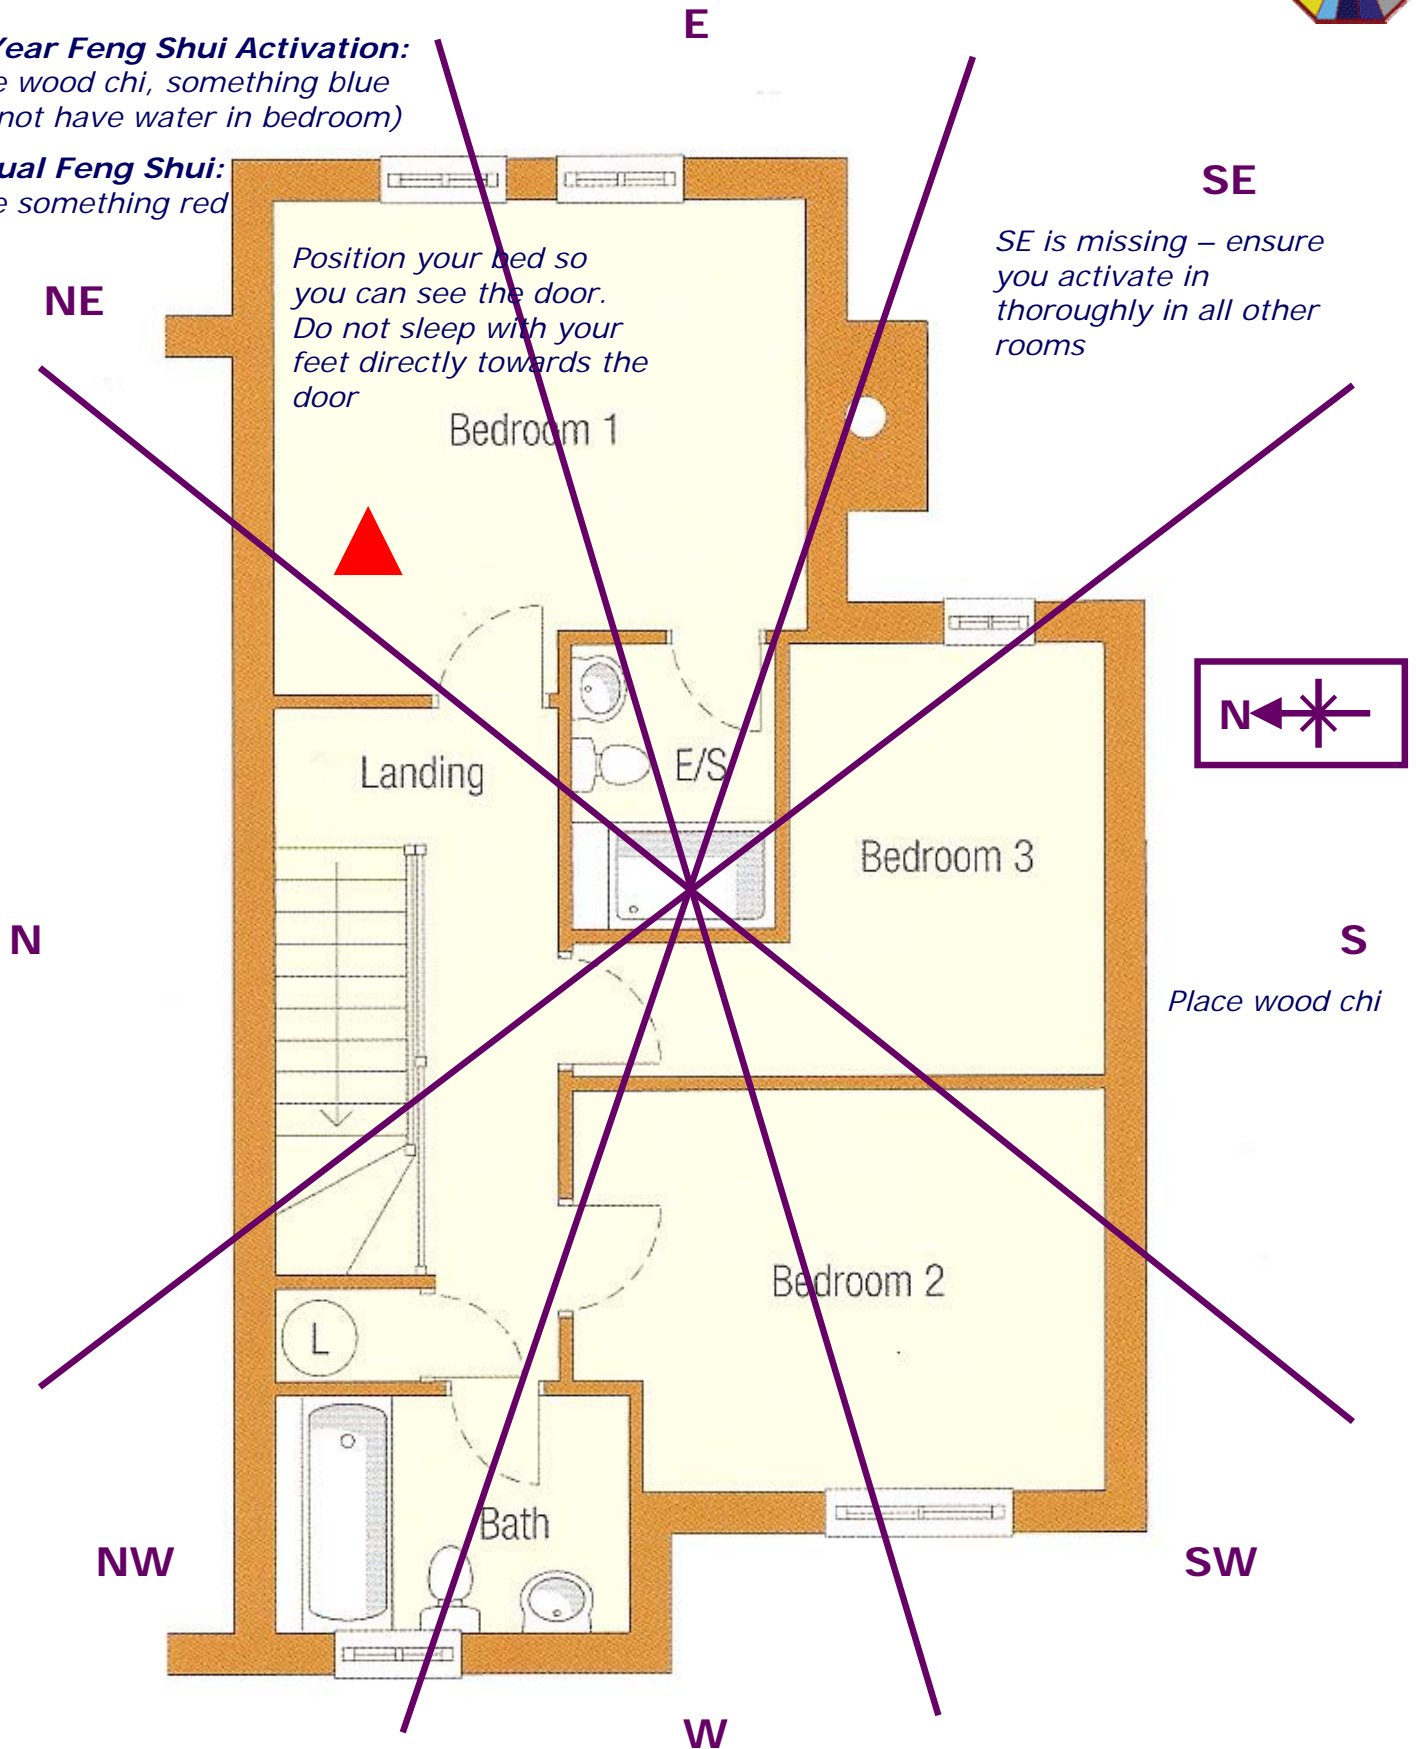

20 Year Feng Shui Activation:
Place wood chi, something blue
(cannot have water in bedroom)

Annual Feng Shui:
Place something red

Example House Plan

Feng Shui cures and activations overlaid for NE and S sectors.